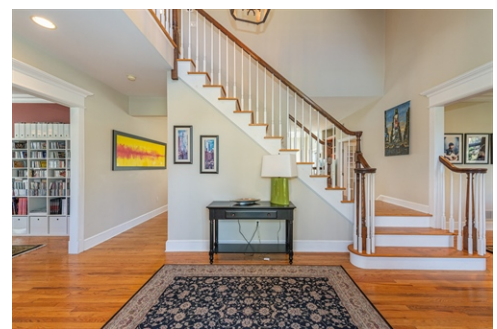

$ 1,650,000