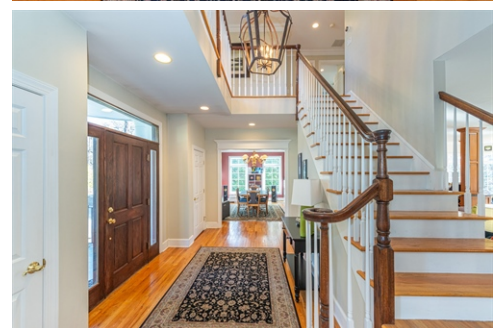

$ 1,650,000